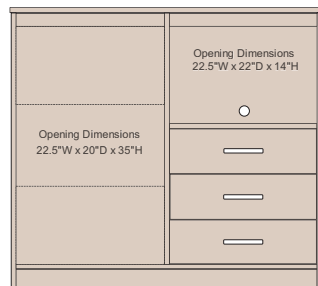

EARTH Micro Fridge Unit
QIEAR-120 48"W x 22"D x 43"H